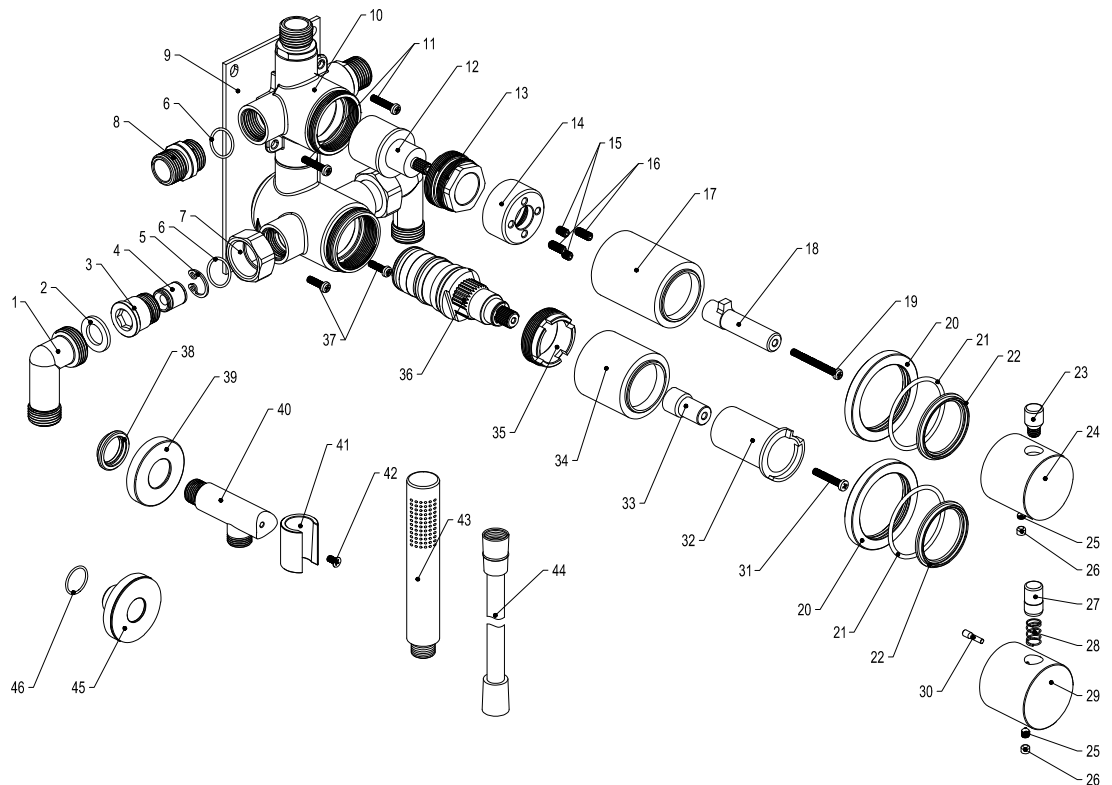

- 1 90° connector
- 2 Gasket
- 3 Connector
- 4 Check valve
- 5 c-ring
- 6 o-ring
- 7 Foot nut
- 8 Connector
- 9 Fastening plate
- 10 Body
- 11 Fixing screws
- 12 Diverter
- 13 Lock nut
- 14 Limiter
- 15 Hex screws
- 16 Limiter screws
- 17 Diverter cover
- 18 Splined extender
- 19 Screw
- 20 Decorative cover ring
- 21 o-ring
- 22 Washer
- 23 Handwheel bar
- 24 Handwheel
- 25 Inner hex screw
- 26 Decoration rubber
- 27 Handwheel bar
- 28 Button spring
- 29 Thermostatic handle
- 30 Handwheel plug
- 31 Screw
- 32 Temperature limiter
- 33 Spline bushing
- 34 Thermostat cover
- 35 Thermostat lock nut
- 36 Thermostatic cartridge
- 37 Fixing screws
- 38 Gasket
- 39 Decorative cover ring
- 40 Hand shower holder pipe
- 41 Hand shower holder pipe
- 42 Screw
- 43 Hand shower holder pipe
- 44 Hose
- 45 Tattle pipe cover
- 46 o-ring

Harmonized 4 Coal

Art no: 21063 **RSK:** 8351550

SCANDTAP
BATHROOM CONCEPTS

Scandtap AB, Olofsdalsvägen 21, 302 41 Halmstad, Sweden
info@scandtap.com, www.scandtap.com

Typgodkännande
Nr: 1786-1787